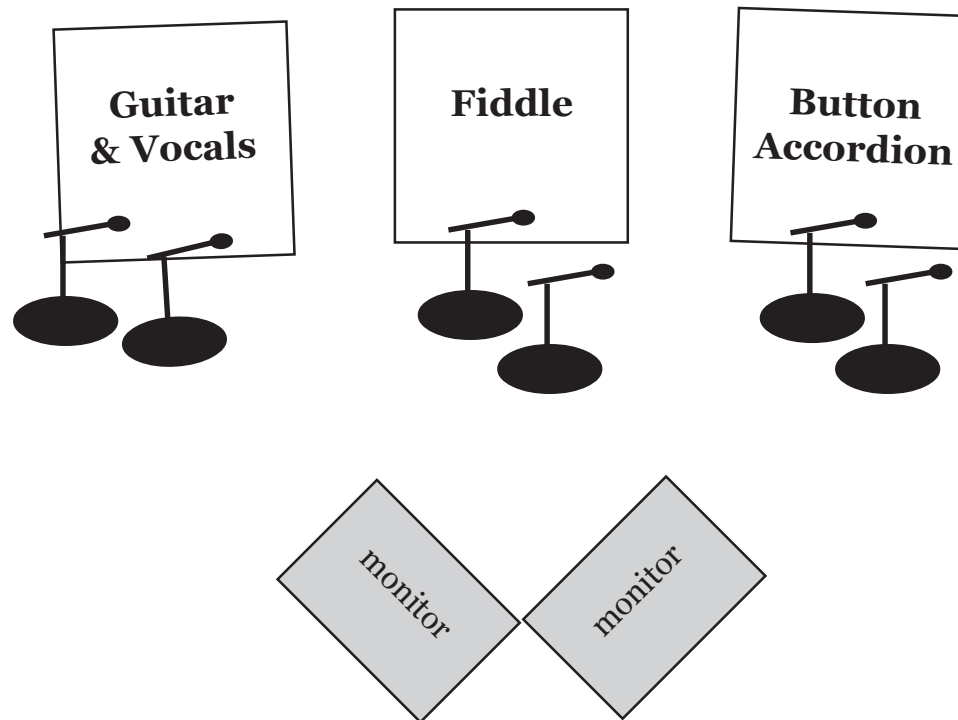

EQUIPMENT:

- ~ 6 microphones (3 vocal)
- ~ 6 boom mic stands
- ~ 3 straight-back, armless chairs
- ~ 8-channel board & amplifier
- ~ 2 monitors
- ~ 2 speakers

Chulrua Stage Plan

Questions? Call Paddy O'Brien +1 651-698-2258 (office) or +1 612-532-2533 (cell)
or e-mail paddyobrien@qwest.net